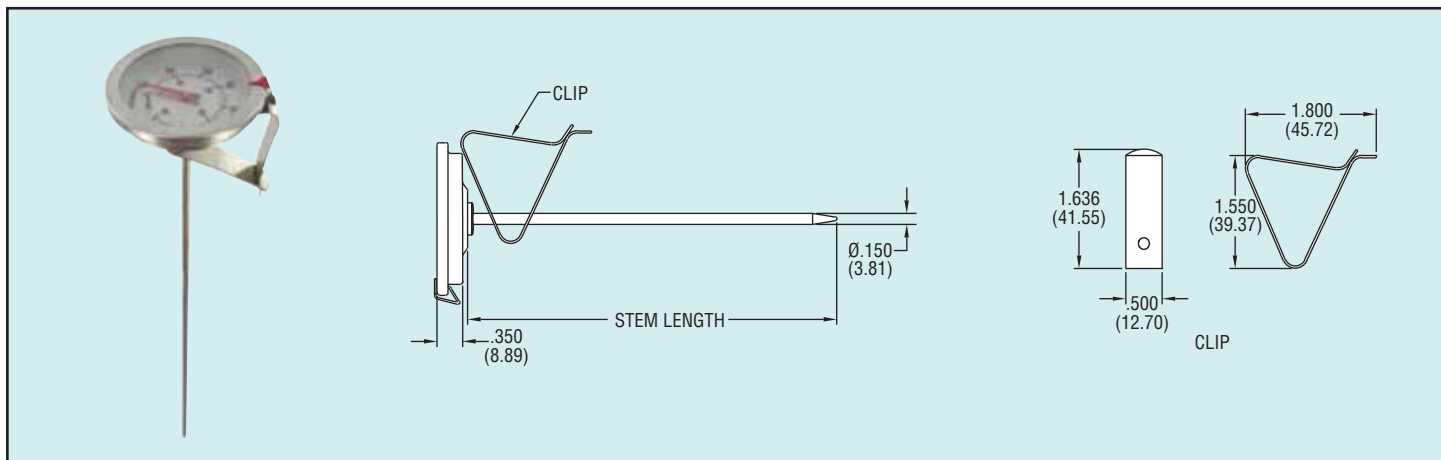

Series
CBT

Clip-On Bimetal Thermometer

Fits Any Size Pot, Adjustable Set Point Pointer

The Series CBT Clip-on Thermometers are designed to monitor the temperatures of products while they are cooking. The Series CBT thermometers give accurate readings by clipping onto the side of a pot in order to keep the temperature probe away from the bottom and sides. These thermometers are conveniently available in 11 ranges and two stem lengths to fit various sized pots or kettles. The Series CBT Clip-on Thermometers are constructed of durable stainless steel for years of reliable service. The Series CBT can be used when preparing candies, soups, and deep fried foods.

SPECIFICATIONS

- Wetted Materials:** 304 SS.
- Housing Material:** Series 300 SS.
- Lens:** Glass.
- Accuracy:** ±1%.
- Temperature Limits:** Ambient: 15 to 300°F (-10 to 150°C).
- Dial Size:** 1-3/4", 2", and 3".
- Resolution:** 2°.
- Weight:** 2.3 oz (65 g).

*Dual scales available by changing last digit to D.
(Example: CBT17504D)