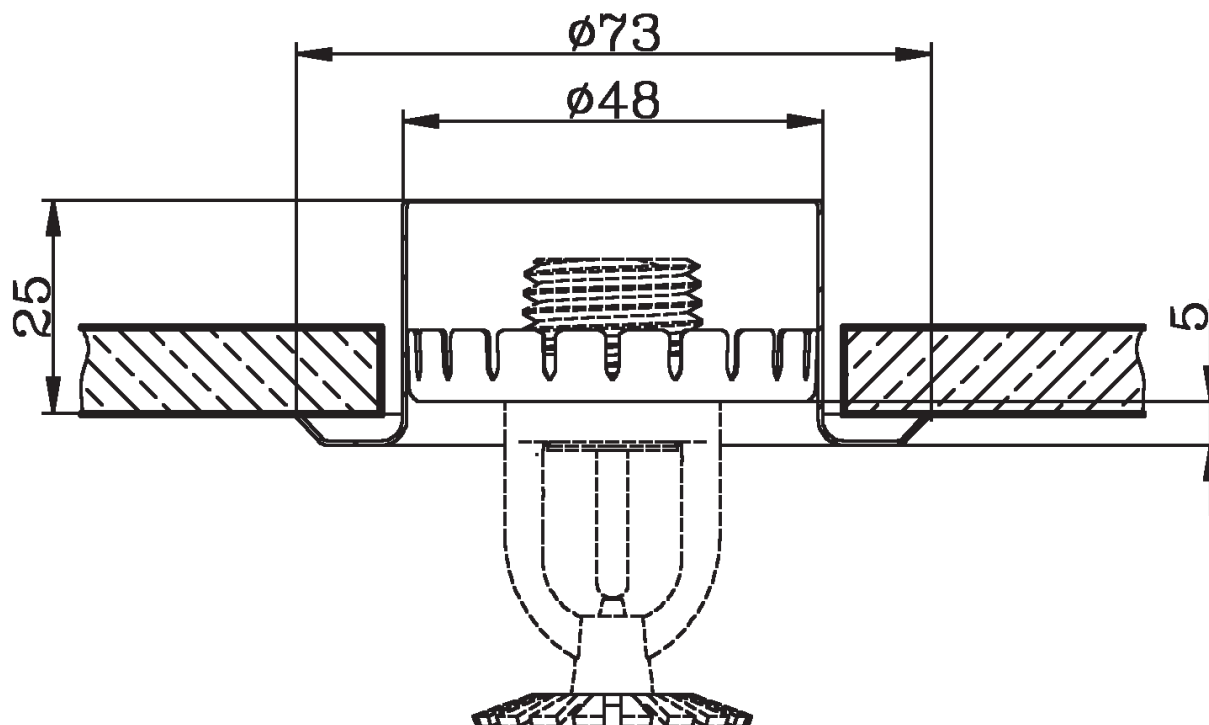

## Two Piece Rosette

### Description

Recessed two piece push fit rosette suitable for most 15mm pendent sprinkler heads. Two piece rosettes must be installed in accordance with the relevant guidelines issued by the Authority Having Jurisdiction. Maximum adjustment depth - 20mm

### Material Specification

Item	Material
Inner	Pressed Spring Steel
Outer	Pressed Steel
Weight	35g